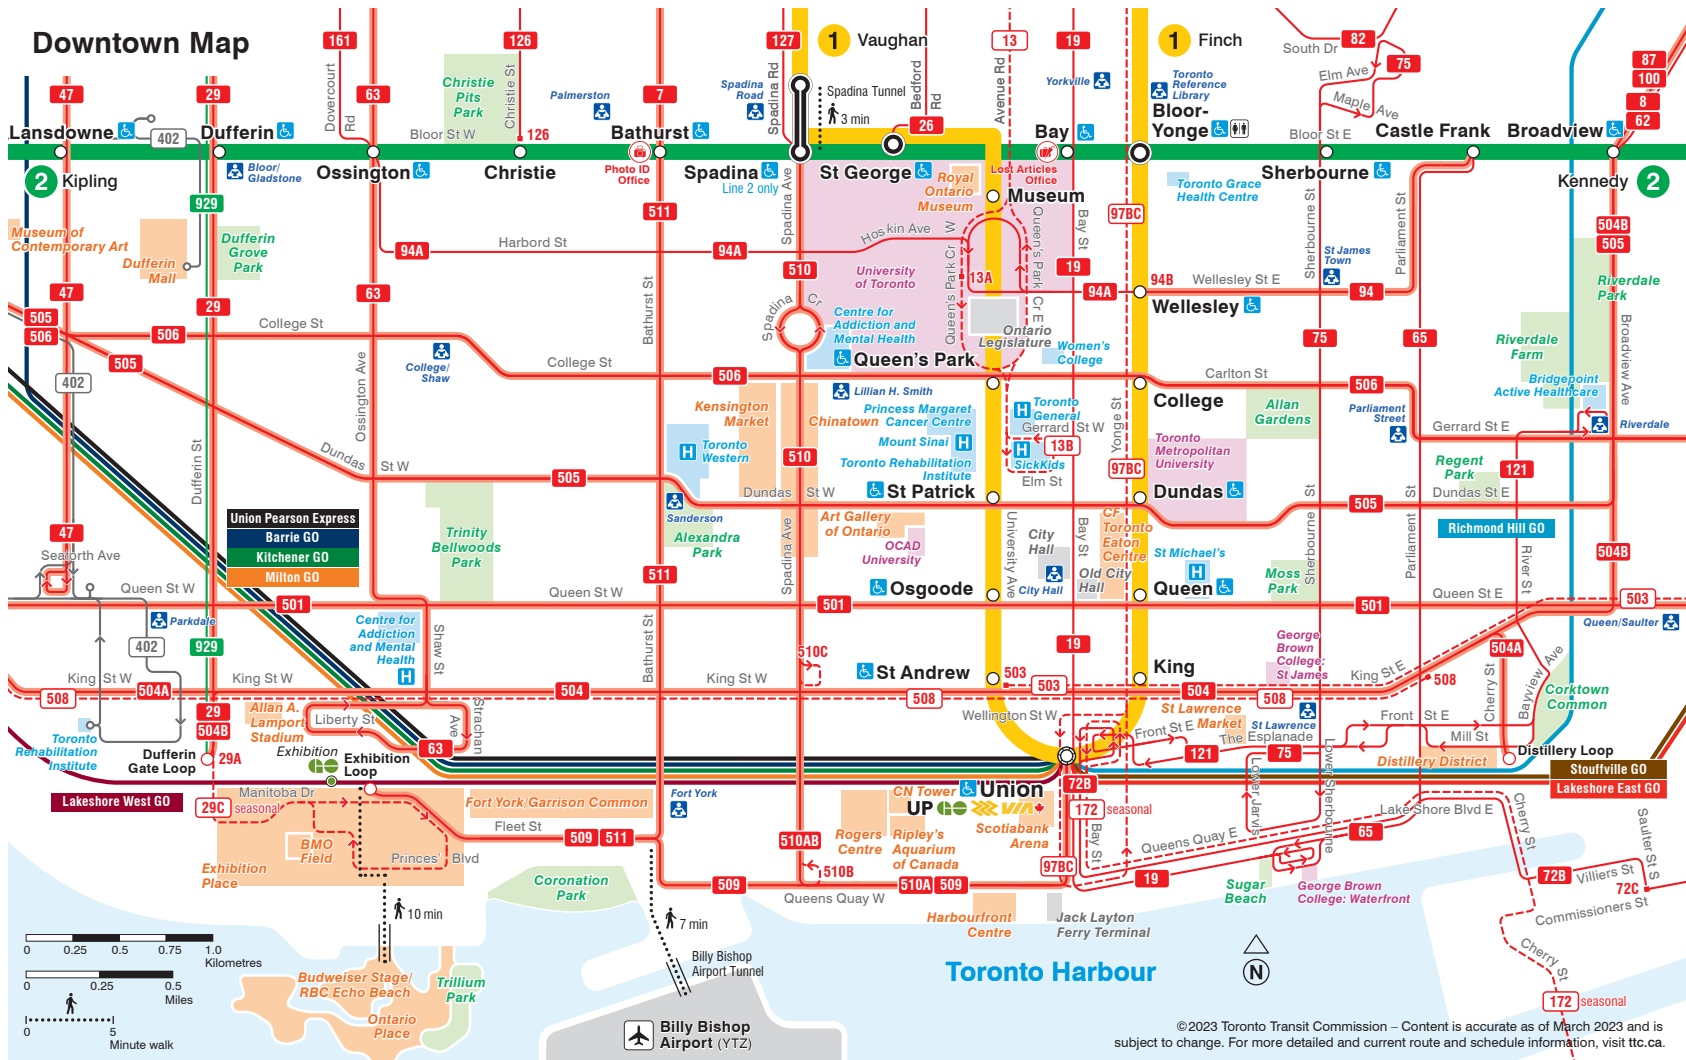

Downtown Map

Billy Bishop Airport (YTZ)

Toronto Harbour

©2023 Toronto Transit Commission – Content is accurate as of March 2023 and is subject to change. For more detailed and current route and schedule information, visit ttc.ca